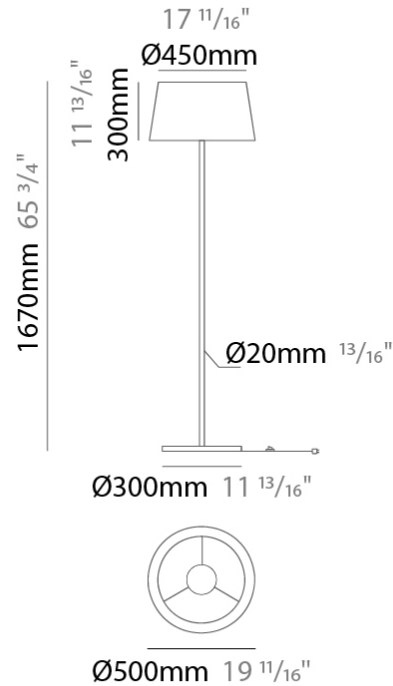

PROJECT
TYPE
SPECIFIER
QUANTITY
DATE

DRUM PORTABLE

D114011-

base number   Finish
Options

1. To build a product code in our configurator select the specify button on the base model # product page
2. To build a manual product code on this datasheet choose from the options listed below in blue font and add the suffix to the base model #

GENERAL

Series: Drum
Brand: Ole
Division: Design
Mounting Type: Portable
Mounting Location: Floor
Subcategory: Ambient

PHYSICAL

Shape: Drum
Diameter (mm): 500
Diameter (in): 19 ¹¹/₁₆
Height (mm): 1670
Height (in): 65 ³/₄
Light Distribution: Direct / Indirect
Weight (kg): 6
Weight (lbs): 13.2
Diffuser: Cord Shade - Beige / Black / Blue / Brown / Dark Green / Green / Gray / Lithium / Maroon / Marsala / Red / Silver / Stone / White
Fixture Finish: [GWT](#)
Fixture Material: Fabric Cord / Metal

ELECTRICAL

Number of Lamps: 1
Lamp Type: LED Retrofit
Lamp Shape: A19
Bulb Included: Bulb Not Included
Max. Wattage Per Lamp (W): 15
Lamp Base: E26
Input Voltage (V): 120
Upon Request: 277Vac / GU24

LED

OPTICAL

RATINGS AND CERTIFICATIONS

Certified By: Certified for North American Standards
IP rating: IP20